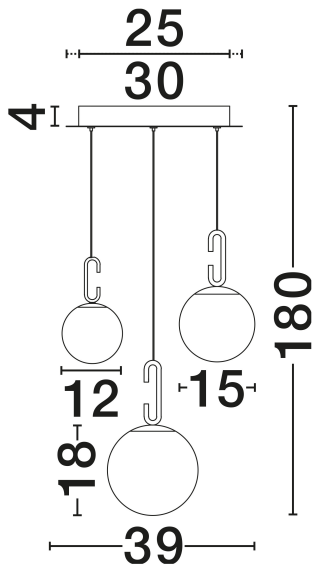

NOVA LUCE

PRODUCT DATASHEET

Version: 001

PRODUCT PHOTOGRAPH

TECHNICAL DRAWING

GENERAL INFORMATION

Product Code	9695223
Collection	Indoor
Product Category	Suspension
Product Family	Hook
Mounting Location	Ceiling
Application Environment	Indoor
Specifications	N/A

DIMENSION & WEIGHT

LxWxH (cm)	D: 39 H: 180
Cut Out (cm)	N/A
Weight (Kgr)	2.5

MATERIAL & COLOR

Product Color	Opal & Satin Gold
Body Material	Glass & Metal

APPLICATION & MOUNTING

Ambient Working Temp.	Max 45°C
Type of Protection	IP20
Dimmable	No
Type of Dimming	N/A
Mounting type	Surface
Mounting Depth (cm)	N/A
Led Module Replaceable	No
Light Source	LED

Power (Nominal)	26W
Input voltage (Nominal)	220-240V
Mains Frequency	50/60Hz

PHOTOMETRICAL DATA

Luminous Flux	2521lm
Color Temperature	3000K
Light Color (Designation)	Warm White

WARRANTY

Warranty	3 Years
----------	----------------