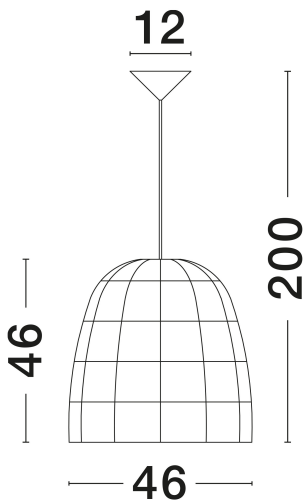

NOVA LUCE

PRODUCT DATASHEET

Version: 001

PRODUCT PHOTOGRAPH

TECHNICAL DRAWING

GENERAL INFORMATION

| | |
|-------------------------|------------|
| Product Code | 9586504 |
| Collection | Indoor |
| Product Category | Suspension |
| Product Family | Marlo |
| Mounting Location | Ceiling |
| Application Environment | Indoor |
| Specifications | N/A |

DIMENSION & WEIGHT

| | |
|--------------|----------------------|
| LxWxH (cm) | D: 46 H1: 46 H2: 200 |
| Cut Out (cm) | N/A |
| Weight (Kgr) | 1.5 |

MATERIAL & COLOR

| | |
|---------------|-----------------------|
| Product Color | Natural & Sandy Black |
| Body Material | Rattan & Steel |

| | |
|-------------------------|-----------------|
| Power (Nominal) | 1x12W |
| Input voltage (Nominal) | 100-240V |
| Mains Frequency | 50/60Hz |

PHOTOMETRICAL DATA

| | |
|---------------------------|------------|
| Luminous Flux | N/A |
| Color Temperature | N/A |
| Light Color (Designation) | N/A |