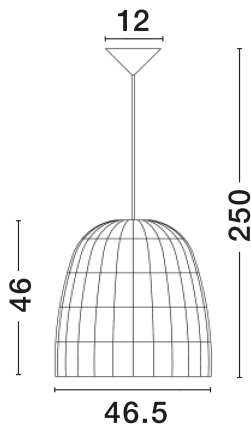

NOVA LUCE

PRODUCT DATASHEET

Version: 001

PRODUCT PHOTOGRAPH

TECHNICAL DRAWING

GENERAL INFORMATION

| | |
|-------------------------|------------|
| Product Code | 9586671 |
| Collection | Indoor |
| Product Category | Suspension |
| Product Family | Destin |
| Mounting Location | Ceiling |
| Application Environment | Indoor |
| Specifications | N/A |

DIMENSION & WEIGHT

| | |
|--------------|------------------------|
| LxWxH (cm) | D: 46.5 H1: 46 H2: 250 |
| Cut Out (cm) | N/A |
| Weight (Kgr) | 1.49 |

MATERIAL & COLOR

| | |
|---------------|--------|
| Product Color | Gray |
| Body Material | Rattan |

| | |
|-------------------------|-----------------|
| Power (Nominal) | 1x12W |
| Input voltage (Nominal) | 100-240V |
| Mains Frequency | 50/60Hz |

PHOTOMETRICAL DATA

| | |
|---------------------------|------------|
| Luminous Flux | N/A |
| Color Temperature | N/A |
| Light Color (Designation) | N/A |