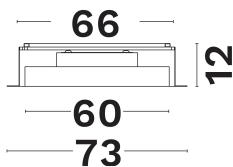

TECHNICAL DRAWING

MATERIAL & COLOR

Product Color	Black
Body Material	Aluminium
Cover Material	N/A

APPLICATION & MOUNTING

Ambient Working Temp.	45 C
Type of Protection	IP20
Protection Class IK	IK03
Dimmable	Yes
Type of Dimming (Optional)	Dimming With Controller
Mounting type	Trimless
Mounting Depth (cm)	Ceiling
Led Module Replaceable	No
Light Source	Led
Adjustable	Yes

COMPATIBLE WITH

— On/Off Driver: N/A

— Triac Driver: N/A

— Dali Driver: N/A

NOVA LUCE S.A

Schimatari Viotias
32009, Greece

+30 22620 58 121
+30 22620 56 743

info@novaluce.com
www.novaluce.com