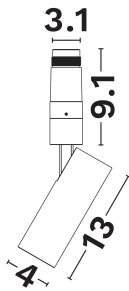

DIMENSION & WEIGHT

LxWxH (cm)	D: 4 H: 13
Cut out (cm)	N/A
Weight (Kgr)	N/A

TECHNICAL DRAWING

MATERIAL & COLOR

Product Color	Black
Body Material	Aluminium
Cover Material	N/A

APPLICATION & MOUNTING

Ambient Working Temp.	45 C
Type of Protection	IP20
Protection Class IK	IK03
Dimmable	No
Type of Dimming (Optional)	N/A
Mounting type	Surface
Mounting Depth (cm)	Ceiling
Led Module Replaceable	No
Light Source	Led
Adjustable	Yes