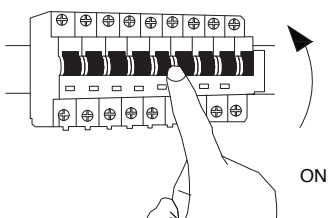

NOVA LUCE

9364035, 9345036

1

Turn off the general switch

2

Mark where to drill holes

3

Make holes & apply anchors

4

Tie up the screws
to make it stable

5

Connect the wires

6

Fix the luminaire into place
by tying up the side screws

7

Turn on the general switch