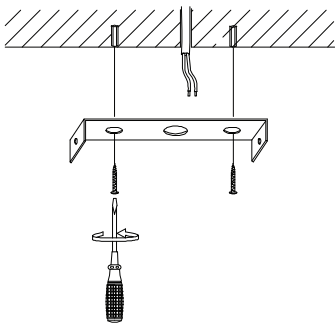

NOVA LUCE

9364035, 9345036

1

Turn off the general switch

2

Mark where to drill holes

3

Make holes & apply anchors

4

Tie up the screws
to make it stable

5

Connect the wires

6

Fix the luminaire into place
by tying up the side screws

7

Turn on the general switch