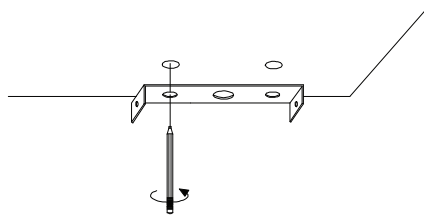

NOVA LUCE

9364035, 9345036

1

Turn off the general switch

2

Mark where to drill holes

3

Make holes & apply anchors

4

Tie up the screws
to make it stable

5

Connect the wires

6

Fix the luminaire into place
by tying up the side screws

7

Turn on the general switch