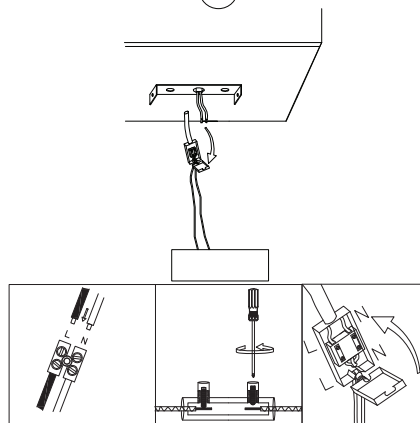

NOVA LUCE

9364035, 9345036

1

Turn off the general switch

2

Mark where to drill holes

3

Make holes & apply anchors

4

Tie up the screws
to make it stable

5

Connect the wires

6

Fix the luminaire into place
by tying up the side screws

7

Turn on the general switch