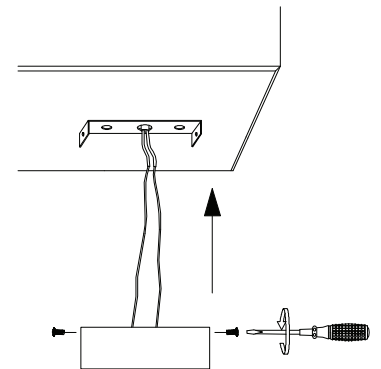

NOVA LUCE

9364035, 9345036

1

Turn off the general switch

2

Mark where to drill holes

3

Make holes & apply anchors

4

Tie up the screws
to make it stable

5

Connect the wires

6

Fix the luminaire into place
by tying up the side screws

7

Turn on the general switch