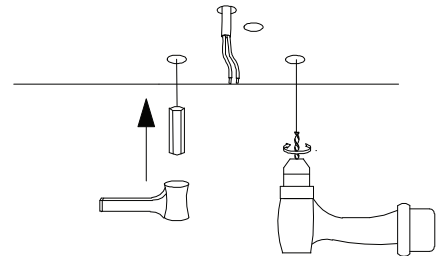

NOVA LUCE

9364035, 9345036

1

Turn off the general switch

2

Mark where to drill holes

3

Make holes & apply anchors

4

Tie up the screws
to make it stable

5

Connect the wires

6

Fix the luminaire into place
by tying up the side screws

7

Turn on the general switch