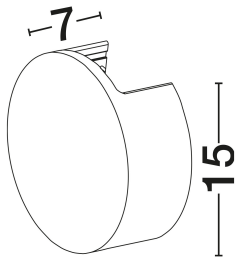

NOVA LUCE

PRODUCT DATASHEET

Version: 001

PRODUCT PHOTOGRAPH

TECHNICAL DRAWING

GENERAL INFORMATION

Product Code	41688001
Collection	Indoor
Product Category	Wall
Product Family	Sandro
Mounting Location	Wall
Application Environment	Indoor
Specifications	N/A

DIMENSION & WEIGHT

LxWxH (cm)	D: 15 W: 7 H: 15
Cut Out (cm)	N/A
Weight (Kgr)	0

MATERIAL & COLOR

Product Color	White
Body Material	Gypsum

APPLICATION & MOUNTING

Ambient Working Temp.	Max 45°C
Type of Protection	IP20
Dimmable	Yes
Type of Dimming	N/A
Mounting type	Surface
Mounting Depth (cm)	N/A
Led Module Replaceable	Yes
Light Source	G9

Power (Nominal)	1x5W
Input voltage (Nominal)	100-240V
Mains Frequency	50/60Hz

PHOTOMETRICAL DATA

Luminus Flux	N/A
Color Temperature	N/A
Light Color (Designation)	N/A

WARRANTY

Warranty	3 Years
----------	----------------