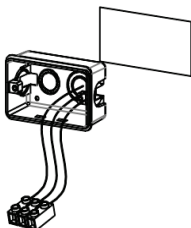

NOVA LUCE

9030760 9030761

1

Turn off the general switch

2

Cut Out size: 11 x 7 cm

Make the cut out, get the wires through
apply the product

3

Connect the wires

4

Apply the product in to place

5

Turn on the general switch