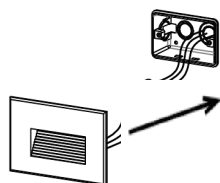

NOVA LUCE

9030760 9030761

1

Turn off the general switch

2

Cut Out size: 11 x 7 cm

Make the cut out, get the wires through
apply the product

3

Connect the wires

4

Apply the product in to place

5

Turn on the general switch