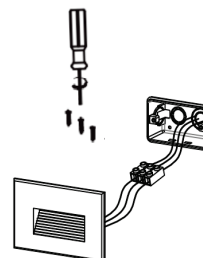

NOVA LUCE

9030760 9030761

1

Turn off the general switch

2

Cut Out size: 11 x 7 cm

Make the cut out, get the wires through
apply the product

3

Connect the wires

4

Apply the product in to place

5

Turn on the general switch