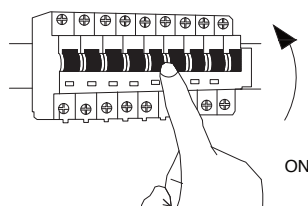

NOVA LUCE

9030760 9030761

1

Turn off the general switch

2

Cut Out size: 11 x 7 cm

Make the cut out, get the wires through
apply the product

3

Connect the wires

4

Apply the product in to place

5

Turn on the general switch