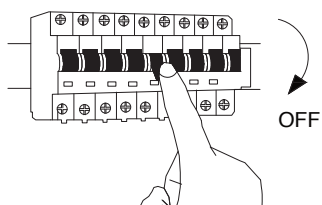

NOVA LUCE

9030760 9030761

1

Turn off the general switch

2

Cut Out size: 11 x 7 cm

Make the cut out, get the wires through
apply the product

3

Connect the wires

4

Apply the product in to place

5

Turn on the general switch