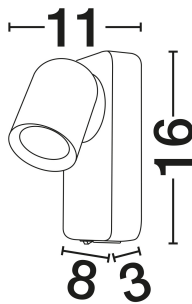

NOVA LUCE

PRODUCT DATASHEET

Version: 001

PRODUCT PHOTOGRAPH

GENERAL INFORMATION

Product Code	9011338
Collection	Indoor
Product Category	Wall
Product Family	Cosmina
Mounting Location	Wall
Application Environment	Indoor
Specifications	N/A

DIMENSION & WEIGHT

LxWxH (cm)	L: 11 W: 8 H: 16
Cut Out (cm)	N/A
Weight (Kgr)	0.395

MATERIAL & COLOR

Product Color	Sandy Black
Body Material	Aluminium

TECHNICAL DRAWING

APPLICATION & MOUNTING

Ambient Working Temp.	Max 45°C
Type of Protection	IP20
Dimmable	Yes
Type of Dimming	N/A
Mounting type	Surface
Mounting Depth (cm)	N/A
Led Module Replaceable	Yes
Light Source	GU10

NOVA LUCE S.A

Schimatari Viotias
32009, Greece

+30 22620 58 121
+30 22620 56 743

info@novaluce.com
www.novaluce.com