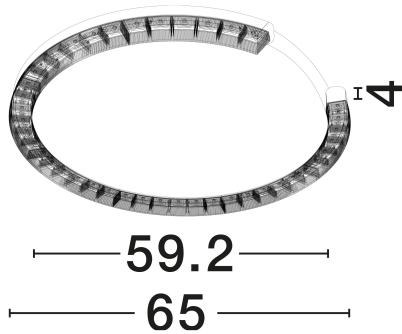

TECHNICAL DRAWING

APPLICATION & MOUNTING

Ambient Working Temp.	Max 45°C
Type of Protection	IP20
Dimmable	Yes
Type of Dimming	Triac
Mounting type	Surface
Mounting Depth (cm)	N/A
Led Module Replaceable	No
Light Source	LED

NOVA LUCE S.A

Schimatari Viotias
32009, Greece

+30 22620 58 121
+30 22620 56 743

info@novaluce.com
www.novaluce.com