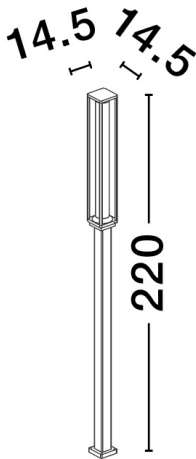

NOVA LUCE

PRODUCT DATASHEET

Version: 001

PRODUCT PHOTOGRAPH

TECHNICAL DRAWING

GENERAL INFORMATION

Product Code	9030627
Collection	Outdoor
Product Category	Bollard
Product Family	Solstice
Mounting Location	Ground
Application Environment	Outdoor
Specifications	

DIMENSION & WEIGHT

LxWxH (cm)	L: 14,5 W: 14,5 H: 220
Cut out (cm)	N/A
Weight (Kgr)	5.425

MATERIAL & COLOR

Product Color	Sandy Black
Body Material	Aluminium & Pc

APPLICATION & MOUNTING

Ambient Working Temp.	Max 45 oC
Type of Protection	IP65
Dimmable	No
Type of Dimming (Optional)	N/A
Mounting type	Surface
Mounting Depth (cm)	N/A
Led Module Replaceable	No
Light Source	LED

NOVA LUCE S.A

Schimatari Viotias
32009, Greece

+30 22620 58 121
+30 22620 56 743

info@novaluce.com
www.novaluce.com