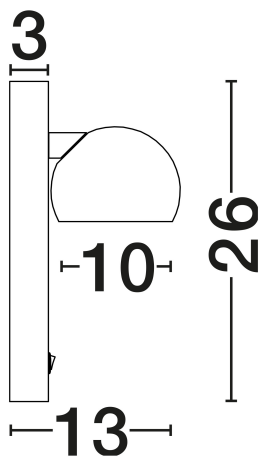

NOVA LUCE

PRODUCT DATASHEET

Version: 001

PRODUCT PHOTOGRAPH

TECHNICAL DRAWING

GENERAL INFORMATION

Product Code	9088120
Collection	Indoor
Product Category	Wall
Product Family	Lusa
Mounting Location	Wall
Application Environment	Indoor
Specifications	N/A

DIMENSION & WEIGHT

LxWxH (cm)	D: 10 W: 13 H: 26
Cut Out (cm)	N/A
Weight (Kgr)	0.75

MATERIAL & COLOR

Product Color	Champagne Gold & Black
Body Material	Aluminium

APPLICATION & MOUNTING

Ambient Working Temp.	Max 45°C
Type of Protection	IP20
Dimmable	No
Type of Dimming	N/A
Mounting type	Surface
Mounting Depth (cm)	N/A
Led Module Replaceable	No
Light Source	LED

Power (Nominal)	10W
Input voltage (Nominal)	220-240V
Mains Frequency	50/60Hz

PHOTOMETRICAL DATA

Luminous Flux	644lm
Color Temperature	3000K
Light Color (Designation)	Warm White

WARRANTY

Warranty	3 Years
----------	----------------