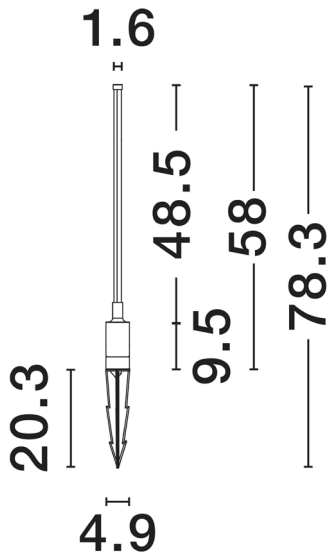

NOVA LUCE

PRODUCT DATASHEET

Version: 001

PRODUCT PHOTOGRAPH

TECHNICAL DRAWING

GENERAL INFORMATION

Product Code	9923402
Collection	Outdoor
Product Category	Bollard
Product Family	Dessay
Mounting Location	Ground
Application Environment	Outdoor
Specifications	Antisalt Protection

DIMENSION & WEIGHT

LxWxH (cm)	D: 1,6 H: 58
Cut out (cm)	N/A
Weight (Kgr)	0.9

MATERIAL & COLOR

Product Color	Black
Body Material	Aluminium

APPLICATION & MOUNTING

Ambient Working Temp.	Max 45 oC
Type of Protection	IP65
Dimmable	No
Type of Dimming (Optional)	N/A
Mounting type	Surface
Mounting Depth (cm)	N/A
Led Module Replaceable	Yes
Light Source	LED

Power (Nominal)	6 W
Input voltage (Nominal)	220-240Vac
Mains Frequency	50/60Hz

PHOTOMETRICAL DATA

Luminous Flux	538 lm
Color Temperature	3000 K
Light Color (Designation)	Warm White

WARRANTY

Warranty	3 Years
----------	----------------