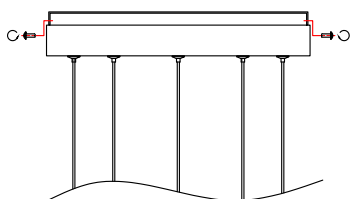

NOVA LUCE

9009169

1

Turn off the general switch

2

Drill holes & apply plastic anchors
With screws

3

Connect the wires

4

Apply the side screws

5

Instal glass shade

6

Turn on the general switch