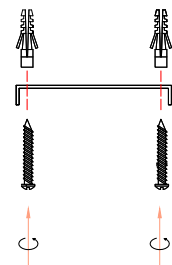

NOVA LUCE

9009169

1

Turn off the general switch

2

Drill holes & apply plastic anchors
With screws

3

Connect the wires

4

Apply the side screws

5

Instal glass shade

6

Turn on the general switch