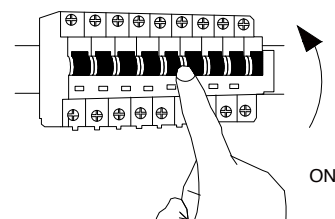

NOVA LUCE

9009169

1

Turn off the general switch

2

Drill holes & apply plastic anchors
With screws

3

Connect the wires

4

Apply the side screws

5

Instal glass shade

6

Turn on the general switch