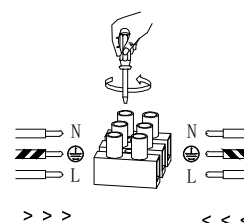

NOVA LUCE

9009169

1

Turn off the general switch

2

Drill holes & apply plastic anchors
With screws

3

Connect the wires

4

Apply the side screws

5

Instal glass shade

6

Turn on the general switch