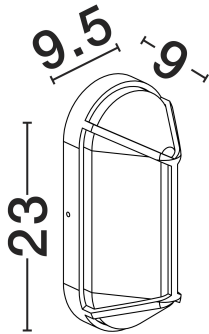

## PRODUCT PHOTOGRAPH

## TECHNICAL DRAWING

## DIMENSION & WEIGHT

LxWxH (cm)	L:9.5 W:9 H:23 cm
Cut out (cm)	N/A
Weight (Kgr)	0.51