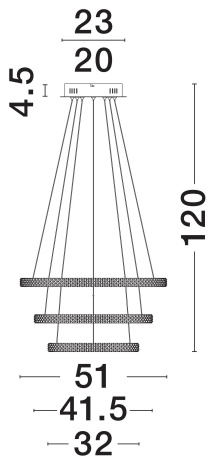

NOVA LUCE

PRODUCT DATASHEET

Version: 001

PRODUCT PHOTOGRAPH

TECHNICAL DRAWING

GENERAL INFORMATION

Product Code	9748158
Collection	Indoor
Product Category	Suspension
Product Family	Ginevra
Mounting Location	Wall
Application Environment	Indoor
Specifications	N/A

DIMENSION & WEIGHT

LxWxH (cm)	D: 51 H: 120
Cut Out (cm)	N/A
Weight (Kgr)	3.5

MATERIAL & COLOR

Product Color	Sandy Black
Body Material	Aluminium & Acrylic

APPLICATION & MOUNTING

Ambient Working Temp.	Max 45°C
Type of Protection	IP20
Dimmable	Yes
Type of Dimming	Triac
Mounting type	Surface
Mounting Depth (cm)	N/A
Led Module Replaceable	No
Light Source	LED

Power (Nominal)	69W
Input voltage (Nominal)	220-240V
Mains Frequency	50/60Hz

PHOTOMETRICAL DATA

Luminous Flux	3900lm
Color Temperature	3000K
Light Color (Designation)	Warm White

WARRANTY

Warranty	3 Years
----------	----------------