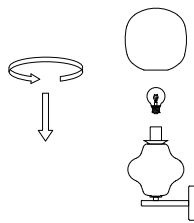

NOVA LUCE

9009125

1

Turn off the general switch

2

Drill holes & apply plastic anchors
With screws

3

Connect the wires

4

Apply the side screws

5

By rotating
Apply the glass into place

6

Turn on the general switch