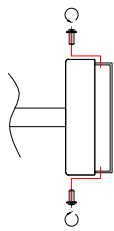

NOVA LUCE

9009125

1

Turn off the general switch

2

Drill holes & apply plastic anchors
With screws

3

Connect the wires

4

Apply the side screws

5

By rotating
Apply the glass into place

6

Turn on the general switch