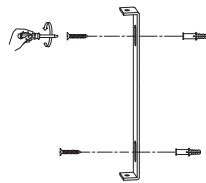

NOVA LUCE

9009125

1

Turn off the general switch

2

Drill holes & apply plastic anchors
With screws

3

Connect the wires

4

Apply the side screws

5

By rotating
Apply the glass into place

6

Turn on the general switch