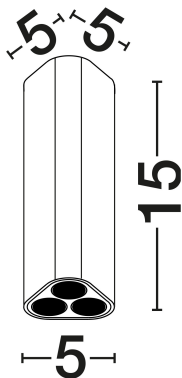

TECHNICAL DRAWING

APPLICATION & MOUNTING

Ambient Working Temp.	Max 45°C
Type of Protection	IP20
Dimmable	No
Type of Dimming	N/A
Mounting type	Surface
Mounting Depth (cm)	N/A
Led Module Replaceable	No
Light Source	LED

NOVA LUCE S.A

Schimatari Viotias
32009, Greece

+30 22620 58 121
+30 22620 56 743

info@novaluce.com
www.novaluce.com