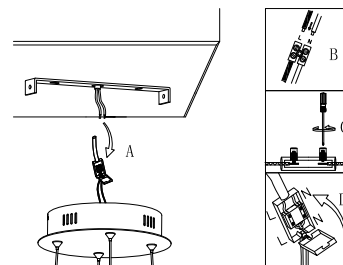

NOVA LUCE

9248108

1

Turn off the general switch

2

Drill holes & apply plastic anchors
With screws

3

Connect the wires

4

Apply the side screws

5

Turn on the general switch