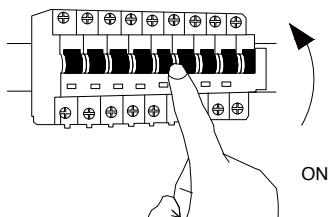

NOVA LUCE

9248108

1

Turn off the general switch

2

Drill holes & apply plastic anchors
With screws

3

Connect the wires

4

Apply the side screws

5

Turn on the general switch