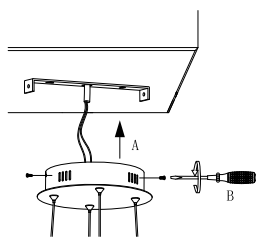

NOVA LUCE

9248108

1

Turn off the general switch

2

Drill holes & apply plastic anchors
With screws

3

Connect the wires

4

Apply the side screws

5

Turn on the general switch