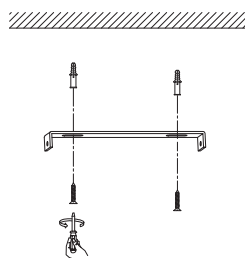

NOVA LUCE

9248108

1

Turn off the general switch

2

Drill holes & apply plastic anchors
With screws

3

Connect the wires

4

Apply the side screws

5

Turn on the general switch