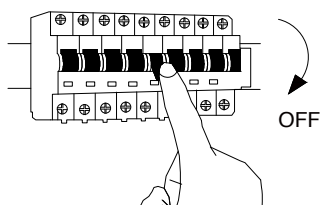

NOVA LUCE

9248108

1

Turn off the general switch

2

Drill holes & apply plastic anchors
With screws

3

Connect the wires

4

Apply the side screws

5

Turn on the general switch