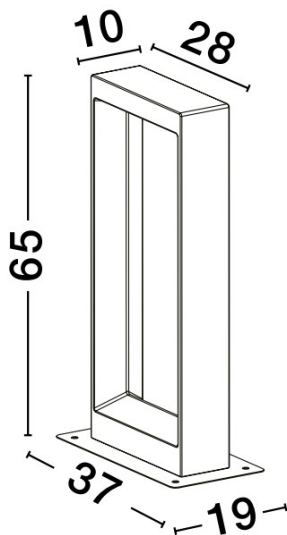

TECHNICAL DRAWING

APPLICATION & MOUNTING

Ambient Working Temp.	(-15°C) ~ (+60°C)
Type of Protection	IP65
Dimmable	No
Type of Dimming (Optional)	N/A
Mounting type	Surface
Mounting Depth (cm)	N/A
Led Module Replaceable	No
Light Source	LED

NOVA LUCE S.A

Schimatari Viotias
32009, Greece

+30 22620 58 121
+30 22620 56 743

info@novaluce.com
www.novaluce.com