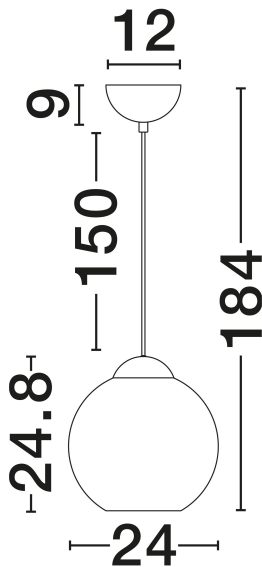

NOVA LUCE

PRODUCT DATASHEET

Version: 001

PRODUCT PHOTOGRAPH

TECHNICAL DRAWING

GENERAL INFORMATION

Product Code	9009239
Collection	Indoor
Product Category	Suspension
Product Family	Midori
Mounting Location	Ceiling
Application Environment	Indoor
Specifications	N/A

DIMENSION & WEIGHT

LxWxH (cm)	D: 24 H: 182.5
Cut Out (cm)	N/A
Weight (Kgr)	1.05

MATERIAL & COLOR

Product Color	Amber & Brass Gold
Body Material	Glass & Metal

APPLICATION & MOUNTING

Ambient Working Temp.	Max 45°C
Type of Protection	IP20
Dimmable	N/A
Type of Dimming	N/A
Mounting type	Surface
Mounting Depth (cm)	N/A
Led Module Replaceable	Yes
Light Source	E27

Power (Nominal)	1x12W
Input voltage (Nominal)	100-240V
Mains Frequency	50/60Hz

PHOTOMETRICAL DATA

Luminous Flux	N/A
Color Temperature	N/A
Light Color (Designation)	N/A

WARRANTY

Warranty	3 Years
----------	----------------