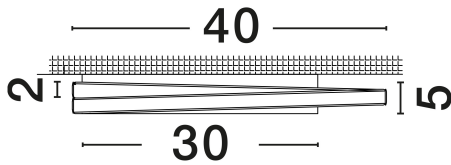

NOVA LUCE

PRODUCT DATASHEET

Version: 001

PRODUCT PHOTOGRAPH

GENERAL INFORMATION

Product Code	9081207
Collection	Indoor
Product Category	Ceiling
Product Family	Odrey
Mounting Location	Ceiling
Application Environment	Indoor
Specifications	N/A

DIMENSION & WEIGHT

LxWxH (cm)	D: 40 H: 5
Cut Out (cm)	N/A
Weight (Kgr)	1

MATERIAL & COLOR

Product Color	Sandy White
Body Material	Aluminium & Acrylic

TECHNICAL DRAWING

APPLICATION & MOUNTING

Ambient Working Temp.	Max 45°C
Type of Protection	IP20
Dimmable	No
Type of Dimming	N/A
Mounting type	Surface
Mounting Depth (cm)	N/A
Led Module Replaceable	No
Light Source	LED