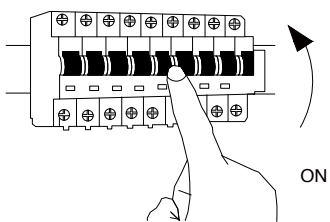

NOVA LUCE

9080300

1

Turn off the general switch

2

Drill holes & apply plastic anchors
With screws

3

Connect the wires

4

Apply the side screws

5

Apply the bulb

6

Apply the glass
& The screws

7

Turn on the general switch