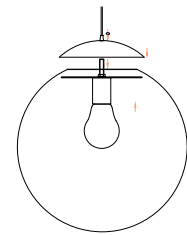

NOVA LUCE

9080300

1

Turn off the general switch

2

Drill holes & apply plastic anchors
With screws

3

Connect the wires

4

Apply the side screws

5

Apply the bulb

6

Apply the glass
& The screws

7

Turn on the general switch