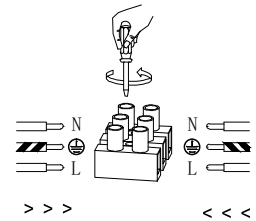

NOVA LUCE

9080300

1

Turn off the general switch

2

Drill holes & apply plastic anchors
With screws

3

Connect the wires

4

Apply the side screws

5

Apply the bulb

6

Apply the glass
& The screws

7

Turn on the general switch