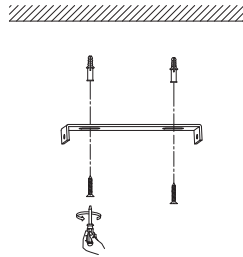

NOVA LUCE

9080300

1

Turn off the general switch

2

Drill holes & apply plastic anchors
With screws

3

Connect the wires

4

Apply the side screws

5

Apply the bulb

6

Apply the glass
& The screws

7

Turn on the general switch