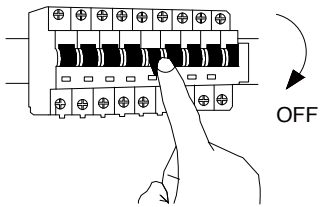

NOVA LUCE

9080300

1

Turn off the general switch

2

Drill holes & apply plastic anchors
With screws

3

Connect the wires

4

Apply the side screws

5

Apply the bulb

6

Apply the glass
& The screws

7

Turn on the general switch