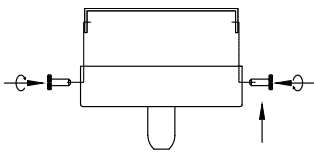

NOVA LUCE

9080300

1

Turn off the general switch

2

Drill holes & apply plastic anchors
With screws

3

Connect the wires

4

Apply the side screws

5

Apply the bulb

6

Apply the glass
& The screws

7

Turn on the general switch