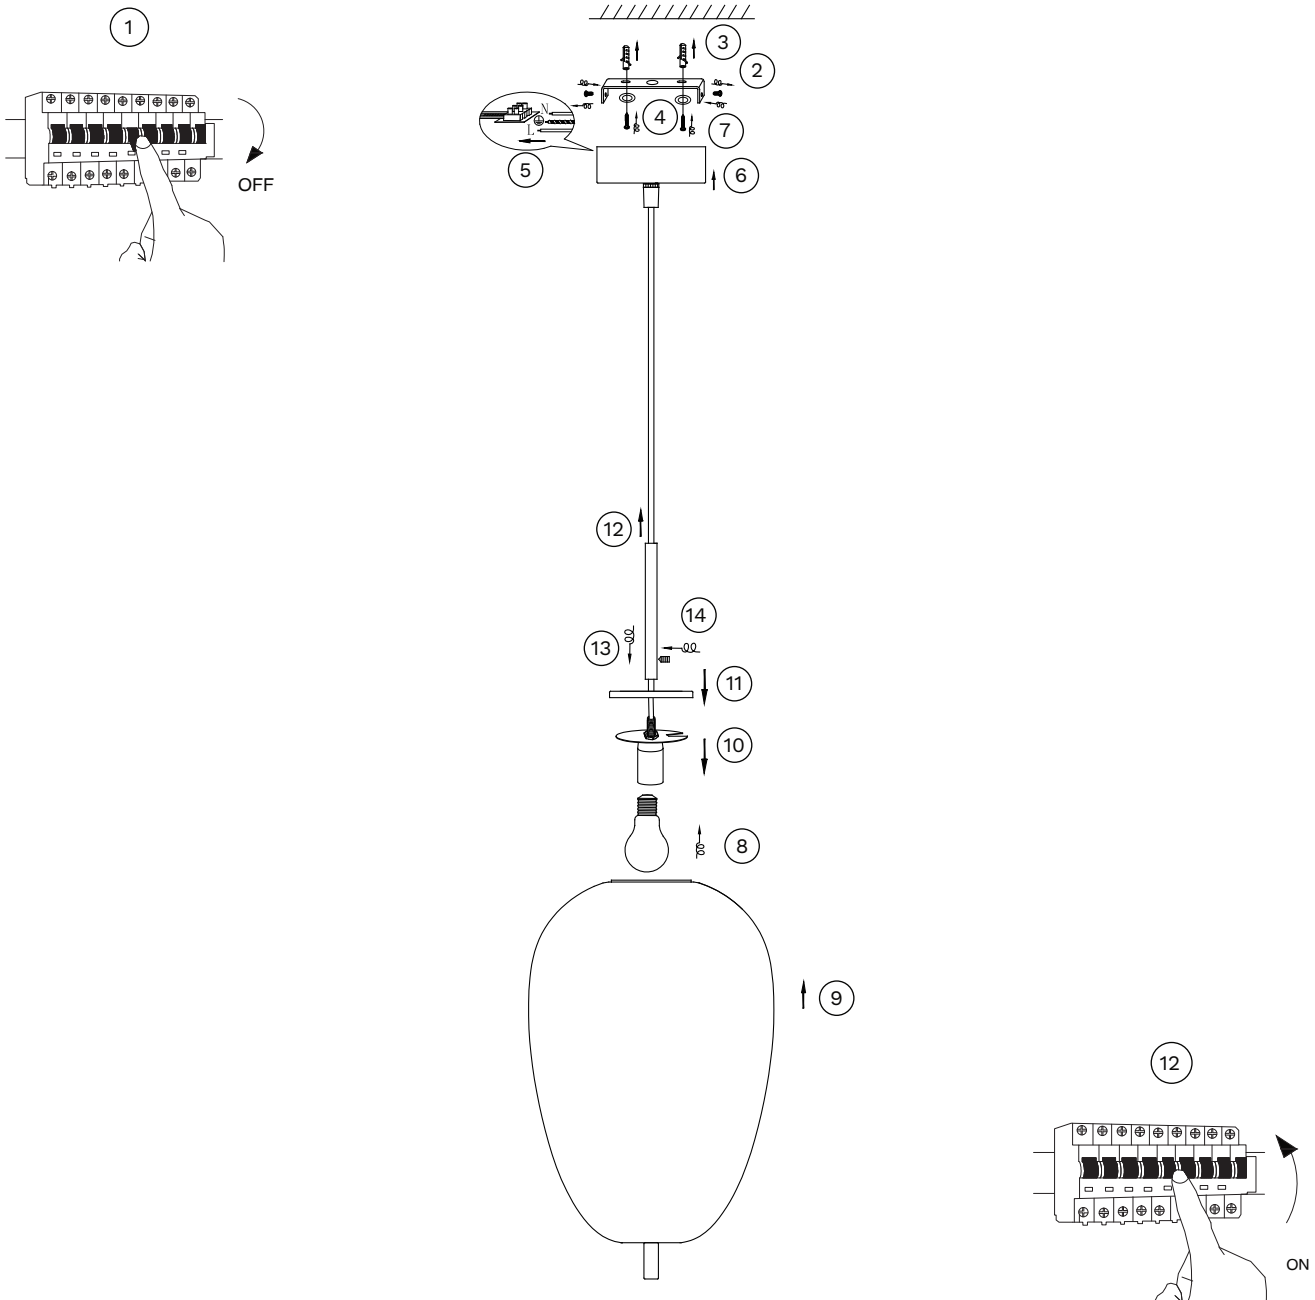

# NOVA LUCE

9624063  
9624073  
9624081

1. Turn off the general switch
2. Drill holes
3. Apply plastic anchors
4. Apply screws
5. Connect wires
6. Put the canopy in place
7. Apply the side screws
8. By rotating put the bulb in place
9. Carefully apply the acrylic
10. 11. Put the socket in place
12. 13. By rotating place the pendant
14. Apply the side pendant screw
15. Turn on general switch