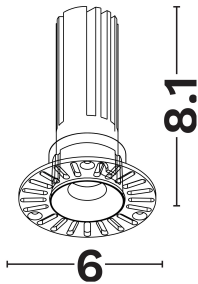

NOVA LUCE

PRODUCT DATASHEET

Version: 001

PRODUCT PHOTOGRAPH

TECHNICAL DRAWING

COMPATIBLE WITH

— On/Off Driver: Included

— Triac Driver: 9844008 (Remote)

— Dali Driver: 9844146 (Remote)

GENERAL INFORMATION

Product Code	9052024
Product Category	Downlights
Product Family	Duran
Mounting Location	Ceiling
Application Environment	Indoor

DIMENSION & WEIGHT

LxWxH (cm)	D:6 H:8.1
Cut out (cm)	4
Weight (Kgr)	N/A

Power (Nominal)	5
Input voltage (Nominal)	220-240Vac
Mains Frequency	50/60Hz
Output voltage	30Vdc
Output Current	150mA
Power Factor	0.5
Efficiency	>73%
SVM	60.4
Pst	61
Class	II

PHOTOMETRICAL DATA

Luminous Flux	283
Luminous Efficacy	56.6
Color Temperature	3000
Light Color (Designation)	Warm White
CRI	>90
SDCM	<3
Beam Angle	36
UGR	<10