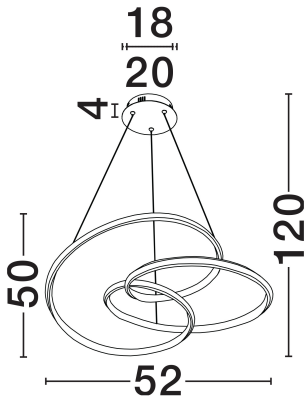

NOVA LUCE

PRODUCT DATASHEET

Version: 001

PRODUCT PHOTOGRAPH

TECHNICAL DRAWING

GENERAL INFORMATION

Product Code	9147111
Collection	Indoor
Product Category	Suspension
Product Family	Menton
Mounting Location	Wall
Application Environment	Indoor
Specifications	N/A

DIMENSION & WEIGHT

LxWxH (cm)	D: 52 H: 120
Cut Out (cm)	N/A
Weight (Kgr)	1.4

MATERIAL & COLOR

Product Color	Sandy White
Body Material	Aluminium & Acrylic

APPLICATION & MOUNTING

Ambient Working Temp.	Max 45°C
Type of Protection	IP20
Dimmable	Yes
Type of Dimming	Triac
Mounting type	Surface
Mounting Depth (cm)	N/A
Led Module Replaceable	No
Light Source	LED

Power (Nominal)	43W
Input voltage (Nominal)	220-240V
Mains Frequency	50/60Hz

PHOTOMETRICAL DATA

Luminous Flux	3013lm
Color Temperature	3000K
Light Color (Designation)	Warm White

WARRANTY

Warranty	3 Years
----------	----------------