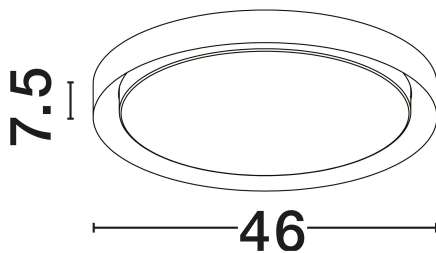

NOVA LUCE

PRODUCT DATASHEET

Version: 001

PRODUCT PHOTOGRAPH

TECHNICAL DRAWING

GENERAL INFORMATION

Product Code	9053592
Collection	Indoor
Product Category	Ceiling
Product Family	Troy
Mounting Location	Ceiling
Application Environment	Indoor
Specifications	N/A

DIMENSION & WEIGHT

LxWxH (cm)	D: 46 H: 7.5
Cut Out (cm)	N/A
Weight (Kgr)	4.2

MATERIAL & COLOR

Product Color	Matt Black
Body Material	Metal & Acrylic

APPLICATION & MOUNTING

Ambient Working Temp.	Max 45°C
Type of Protection	IP20
Dimmable	Yes
Type of Dimming	Triac
Mounting type	Surface
Mounting Depth (cm)	N/A
Led Module Replaceable	No
Light Source	LED

Power (Nominal)	40W
Input voltage (Nominal)	220-240V
Mains Frequency	50/60Hz

PHOTOMETRICAL DATA

Luminous Flux	2200lm
Color Temperature	3000K
Light Color (Designation)	Warm White

WARRANTY

Warranty	3 Years
----------	----------------