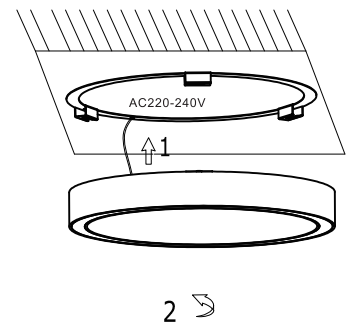

NOVA LUCE

9558609, 9558610

1

Turn off the general switch

2

Make a 0.6 cm CutOut

3

Apply plastic anchors

4

Tie up the screws to put it in place

5

Connect wires

6

Click it in place

7

Do not remove the led