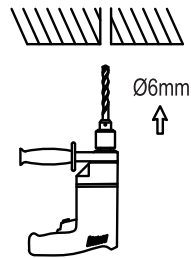

NOVA LUCE

9558609, 9558610

1

Turn off the general switch

2

Make a 0.6 cm CutOut

3

Apply plastic anchors

4

Tie up the screws to put it in place

5

Connect wires

6

Click it in place

7

Do not remove the led