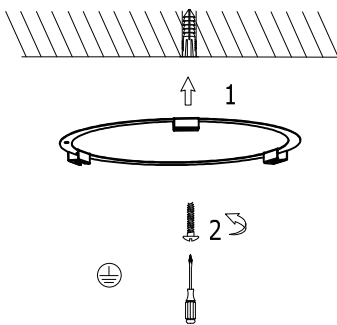

NOVA LUCE

9558609, 9558610

1

Turn off the general switch

2

Make a 0.6 cm CutOut

3

Apply plastic anchors

4

Tie up the screws to put it in place

5

Connect wires

6

Click it in place

7

Do not remove the led