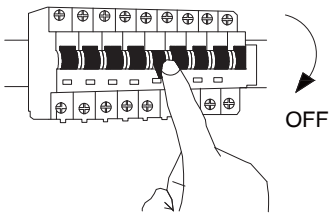

NOVA LUCE

9558609, 9558610

1

Turn off the general switch

2

Make a 0.6 cm CutOut

3

Apply plastic anchors

4

Tie up the screws to put it in place

5

Connect wires

6

Click it in place

7

Do not remove the led