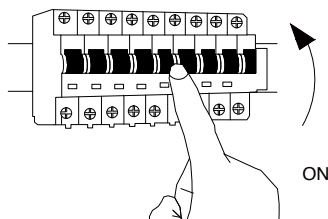

# NOVA LUCE

9333063

4 4

1

Turn off the general switch

2

Drill holes & apply plastic anchors  
With screws

3

Connect the wires

4

Apply the side screws

5

Turn on the general switch