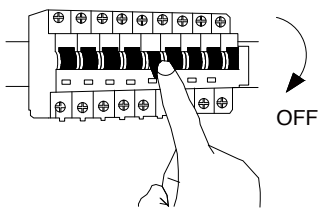

# NOVA LUCE

9333063

4 4

1

Turn off the general switch

2

Drill holes & apply plastic anchors  
With screws

3

Connect the wires

4

Apply the side screws

5

Turn on the general switch