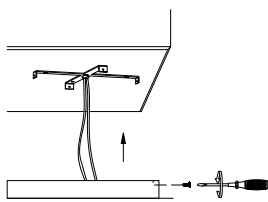

# NOVA LUCE

9333063

4 4

1

Turn off the general switch

2

Drill holes & apply plastic anchors  
With screws

3

Connect the wires

4

Apply the side screws

5

Turn on the general switch