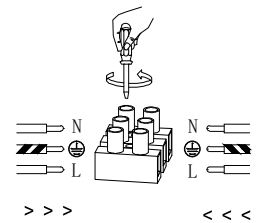

# NOVA LUCE

9333063

4 4

1

Turn off the general switch

2

Drill holes & apply plastic anchors  
With screws

3

Connect the wires

4

Apply the side screws

5

Turn on the general switch