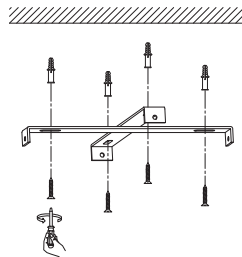

# NOVA LUCE

9333063

4 4

1

Turn off the general switch

2

Drill holes & apply plastic anchors  
With screws

3

Connect the wires

4

Apply the side screws

5

Turn on the general switch