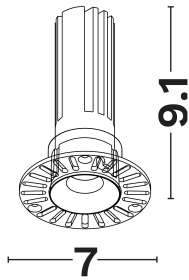

NOVA LUCE

PRODUCT DATASHEET

Version: 001

PRODUCT PHOTOGRAPH

GENERAL INFORMATION

Product Code	9052026
Product Category	Downlights
Product Family	Duran
Mounting Location	Ceiling
Application Environment	Indoor

DIMENSION & WEIGHT

LxWxH (cm)	D:7 H:9.1
Cut out (cm)	4,5
Weight (Kgr)	N/A

TECHNICAL DRAWING

MATERIAL & COLOR

Product Color	White
Body Material	Aluminium
Cover Material	N/A

APPLICATION & MOUNTING

Ambient Working Temp.	45 C
Type of Protection	IP20
Protection Class IK	IK03
Dimmable	Yes
Type of Dimming (Optional)	Triac/Dali
Mounting type	Trimless
Mounting Depth (cm)	Ceiling
Led Module Replaceable	No
Light Source	Led
Adjustable	No

PHOTOMETRICAL DATA

Luminous Flux	554
Luminous Efficacy	55.4
Color Temperature	3000
Light Color (Designation)	Warm White
CRI	>90
SDCM	<3
Beam Angle	36
UGR	<19

LIFESPAN

Lifetime	50000
----------	--------------