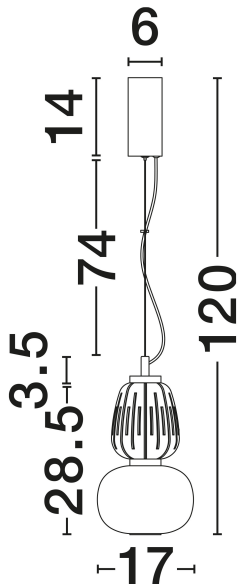

## PRODUCT PHOTOGRAPH

## TECHNICAL DRAWING

## DIMENSION & WEIGHT

LxWxH (cm)	D: 17 H: 120
Cut Out (cm)	N/A
Weight (Kgr)	1.6