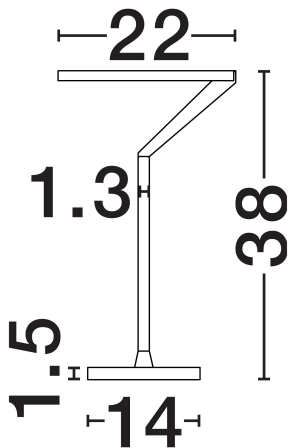

NOVA LUCE

PRODUCT DATASHEET

Version: 001

PRODUCT PHOTOGRAPH

TECHNICAL DRAWING

GENERAL INFORMATION

Product Code	9088149
Collection	Indoor
Product Category	Table
Product Family	Tilia
Mounting Location	Table
Application Environment	Indoor
Specifications	N/A

DIMENSION & WEIGHT

LxWxH (cm)	D: 22 H: 38
Cut Out (cm)	N/A
Weight (Kgr)	1.1

MATERIAL & COLOR

Product Color	Sandy Black
Body Material	Aluminium

APPLICATION & MOUNTING

Ambient Working Temp.	Max 45°C
Type of Protection	IP20
Dimmable	Yes
Type of Dimming	Triac
Mounting type	Surface
Mounting Depth (cm)	N/A
Led Module Replaceable	No
Light Source	LED

Power (Nominal)	16W
Input voltage (Nominal)	220-240V
Mains Frequency	50/60Hz

PHOTOMETRICAL DATA

Luminous Flux	612lm
Color Temperature	3000K
Light Color (Designation)	Warm White

WARRANTY

Warranty	3 Years
----------	----------------