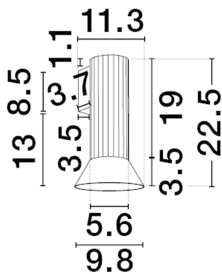

NOVA LUCE

PRODUCT DATASHEET

Version: 001

PRODUCT PHOTOGRAPH

GENERAL INFORMATION

Product Code	9011445
Collection	Indoor
Product Category	Wall
Product Family	Luvia
Mounting Location	Wall
Application Environment	Indoor
Specifications	N/A

DIMENSION & WEIGHT

LxWxH (cm)	D: 9.8 W: 11.3 H: 22.5
Cut Out (cm)	N/A
Weight (Kgr)	0.25

MATERIAL & COLOR

Product Color	Oxide Bronze &Black
Body Material	Aluminium

TECHNICAL DRAWING

APPLICATION & MOUNTING

Ambient Working Temp.	Max 45°C
Type of Protection	IP20
Dimmable	Yes
Type of Dimming	N/A
Mounting type	Surface
Mounting Depth (cm)	N/A
Led Module Replaceable	Yes
Light Source	MR16/GU10

Power (Nominal)	1x10W
Input voltage (Nominal)	100-240V
Mains Frequency	50/60Hz

PHOTOMETRICAL DATA

Luminus Flux	N/A
Color Temperature	N/A
Light Color (Designation)	N/A

WARRANTY

Warranty	3 Years
----------	----------------