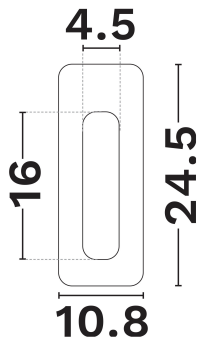

DIMENSION & WEIGHT

LxWxH (cm)	11 W: 5.5 H: 24.5 cm
Cut out (cm)	10,8 X 24,9
Weight (Kgr)	N/A

TECHNICAL DRAWING

MATERIAL & COLOR

Product Color	White
Body Material	Gypsum
Cover Material	N/A

APPLICATION & MOUNTING

NOVA LUCE

PRODUCT DATASHEET

Version: 001

ELECTRICAL DATA

Power (Nominal)	1
Input voltage (Nominal)	N/A
Mains Frequency	50/60Hz
Output voltage	N/A
Output Current	N/A
Power Factor	N/A
Efficiency	N/A
SVM	N/A
Pst	N/A
Class	II

PHOTOMETRICAL DATA

Luminous Flux	20
Luminous Efficacy	20
Color Temperature	3000
Light Color (Designation)	Warm White
CRI	80
SDCM	<3
Beam Angle	N/A
UGR	N/A

LIFESPAN

Lifetime	20000
----------	--------------