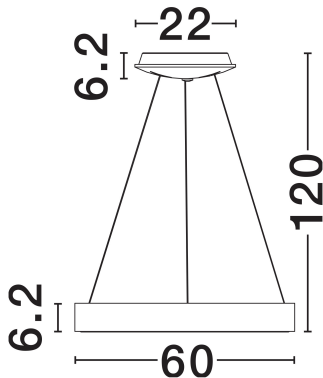

NOVA LUCE

PRODUCT DATASHEET

Version: 001

PRODUCT PHOTOGRAPH

TECHNICAL DRAWING

GENERAL INFORMATION

Product Code	9453452
Collection	Indoor
Product Category	Suspension
Product Family	Rando Thin
Mounting Location	Wall
Application Environment	Indoor
Specifications	N/A

DIMENSION & WEIGHT

LxWxH (cm)	D: 60 H: 120
Cut Out (cm)	N/A
Weight (Kgr)	3.5

MATERIAL & COLOR

Product Color	Sandy White
Body Material	Aluminium & Acrylic

APPLICATION & MOUNTING

Ambient Working Temp.	Max 45°C
Type of Protection	IP20
Dimmable	Yes
Type of Dimming	Triac
Mounting type	Surface
Mounting Depth (cm)	N/A
Led Module Replaceable	No
Light Source	LED

Power (Nominal)	50W
Input voltage (Nominal)	220-240V
Mains Frequency	50/60Hz

PHOTOMETRICAL DATA

Luminous Flux	2864lm
Color Temperature	3000K
Light Color (Designation)	Warm White

WARRANTY

Warranty	3 Years
----------	----------------