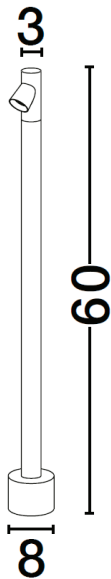

# NOVA LUCE

PRODUCT DATASHEET

Version: 001

## PRODUCT PHOTOGRAPH

## TECHNICAL DRAWING

## DIMENSION & WEIGHT

LxWxH (cm)	D: 8 H: 60
Cut out (cm)	N/A
Weight (Kgr)	0