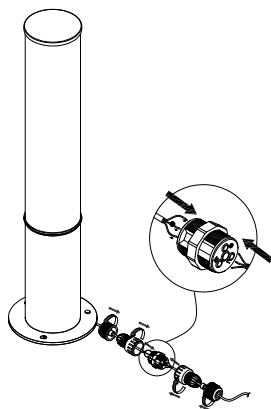

# NOVA LUCE

9030106 9030107 9030108

1

Turn off the general switch

2

Connect the wires

3

Apply the screws  
With the product in to place

4

Turn on general switch