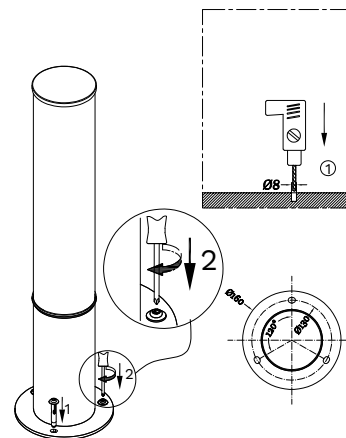

# NOVA LUCE

9030106 9030107 9030108

1

Turn off the general switch

2

Connect the wires

3

Apply the screws  
With the product in to place