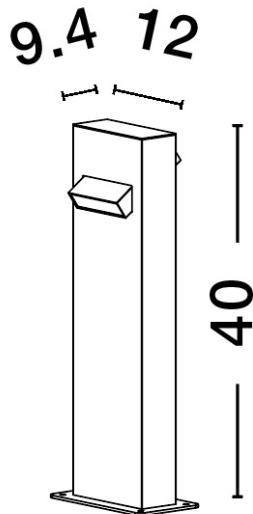

NOVA LUCE

PRODUCT DATASHEET

Version: 001

PRODUCT PHOTOGRAPH

GENERAL INFORMATION

Product Code	9020923
Collection	Outdoor
Product Category	Bollard
Product Family	ZELDA
Mounting Location	Floor
Application Environment	Outdoor

DIMENSION & WEIGHT

LxWxH (cm)	L: 12 W: 9,4 H: 40
Cut out (cm)	N/A
Weight (Kgr)	1.4

MATERIAL & COLOR

Product Color	Black
Body Material	Aluminium-Acrylic

TECHNICAL DRAWING

APPLICATION & MOUNTING

Ambient Working Temp.	Max 40 oC
Type of Protection	IP65
Dimmable	No
Type of Dimming (Optional)	N/A
Mounting type	Surface
Mounting Depth (cm)	N/A
Led Module Replaceable	No
Light Source	LED

Power (Nominal)	9W
Input voltage (Nominal)	220-240Vac
Mains Frequency	50/60Hz

PHOTOMETRICAL DATA

Luminous Flux	600 lm
Color Temperature	3000K
Light Color (Designation)	Warm White

WARRANTY

Warranty	3 Years
----------	----------------