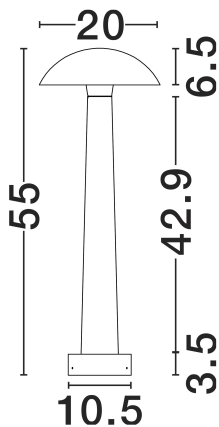

NOVA LUCE

PRODUCT DATASHEET

Version: 001

PRODUCT PHOTOGRAPH

GENERAL INFORMATION

Product Code	9540238
Collection	Outdoor
Product Category	Bollard
Product Family	Tura
Mounting Location	Ground
Application Environment	Outdoor
Specifications	N/A

DIMENSION & WEIGHT

LxWxH (cm)	D:20 H:55 cm
Cut out (cm)	N/A
Weight (Kgr)	3.6

TECHNICAL DRAWING

MATERIAL & COLOR

Product Color	Black
Body Material	Sandstone Cement

APPLICATION & MOUNTING

Ambient Working Temp.	(-15°C) ~ (+60°C)
Type of Protection	IP65
Dimmable	No
Type of Dimming	N/A
Mounting type	Surface
Mounting Depth (cm)	N/A
Led Module Replaceable	No
Light Source	LED

Power (Nominal)	7w
Input voltage (Nominal)	220-240Vac
Mains Frequency	50/60Hz

PHOTOMETRICAL DATA

Luminous Flux	840lm
Color Temperature	3000K
Light Color (Designation)	Warm White

WARRANTY

Warranty	3 Years
----------	----------------