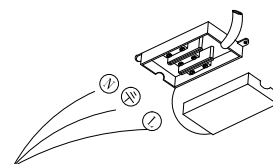

NOVA LUCE

1500202811

1

Turn off the general switch

2

Drill, apply plastic Anchors with screws

3

Connect the wires

4

Apply the side screws

5

Apply the bulb with
The glass in to place

6

Turn on the general switch