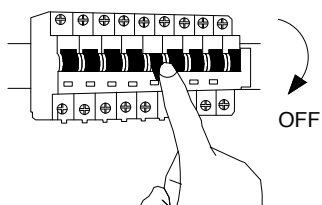

NOVA LUCE

1500202811

1

Turn off the general switch

2

Drill, apply plastic Anchors with screws

3

Connect the wires

4

Apply the side screws

5

Apply the bulb with
The glass in to place

6

Turn on the general switch