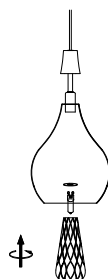

NOVA LUCE

1500202811

1

Turn off the general switch

2

Drill, apply plastic Anchors with screws

3

Connect the wires

4

Apply the side screws

5

Apply the bulb with
The glass in to place

6

Turn on the general switch