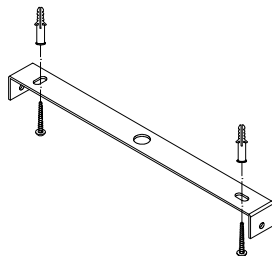

NOVA LUCE

1500202811

1

Turn off the general switch

2

Drill, apply plastic Anchors with screws

3

Connect the wires

4

Apply the side screws

5

Apply the bulb with
The glass in to place

6

Turn on the general switch