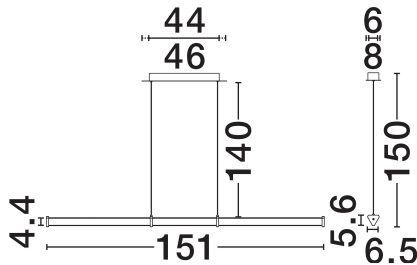

NOVA LUCE

PRODUCT DATASHEET

Version: 001

PRODUCT PHOTOGRAPH

GENERAL INFORMATION

Product Code	9214131
Collection	Indoor
Product Category	Suspension
Product Family	PHEME
Mounting Location	Wall
Application Environment	Indoor
Specifications	N/A

DIMENSION & WEIGHT

LxWxH (cm)	L: 151 W: 8 H: 150
Cut Out (cm)	N/A
Weight (Kgr)	2.9

MATERIAL & COLOR

Product Color	Brushed Gold
Body Material	Metal & Acrylic

TECHNICAL DRAWING

APPLICATION & MOUNTING

Ambient Working Temp.	Max 45°C
Type of Protection	IP20
Dimmable	Yes
Type of Dimming	Triac
Mounting type	Surface
Mounting Depth (cm)	N/A
Led Module Replaceable	No
Light Source	LED

Power (Nominal)	21W
Input voltage (Nominal)	220-240V
Mains Frequency	50/60Hz

PHOTOMETRICAL DATA

Luminous Flux	1470lm
Color Temperature	2700K
Light Color (Designation)	Warm White

WARRANTY

Warranty	3 Years
----------	----------------