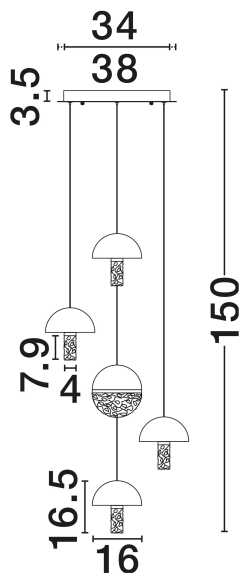

NOVA LUCE

PRODUCT DATASHEET

Version: 001

PRODUCT PHOTOGRAPH

TECHNICAL DRAWING

GENERAL INFORMATION

Product Code	9214174
Collection	Indoor
Product Category	Suspension
Product Family	Dorin
Mounting Location	Ceiling
Application Environment	Indoor
Specifications	N/A

DIMENSION & WEIGHT

LxWxH (cm)	D: 46 H: 150
Cut Out (cm)	N/A
Weight (Kgr)	6.3

MATERIAL & COLOR

Product Color	Black & Brass Gold & Clear, White Cloud
Body Material	Marble & Metal & Glass

APPLICATION & MOUNTING

Ambient Working Temp.	Max 45°C
Type of Protection	IP20
Dimmable	Yes
Type of Dimming	Triac
Mounting type	Surface
Mounting Depth (cm)	N/A
Led Module Replaceable	No
Light Source	LED

NOVA LUCE S.A

Schimatari Viotias
32009, Greece

+30 22620 58 121
+30 22620 56 743

info@novaluce.com
www.novaluce.com

NOVA LUCE

PRODUCT DATASHEET

Version: 001

ELECTRICAL DATA

Power (Nominal)	30W
Input voltage (Nominal)	220-240V
Mains Frequency	50/60Hz

PHOTOMETRICAL DATA