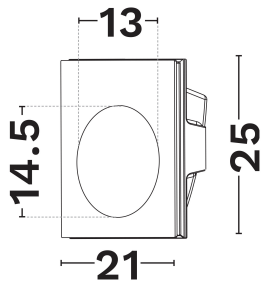

NOVA LUCE

PRODUCT DATASHEET

Version: 001

PRODUCT PHOTOGRAPH

GENERAL INFORMATION

Product Code	9602615
Product Category	Steplights
Product Family	Cirocco
Mounting Location	Wall
Application Environment	Indoor

DIMENSION & WEIGHT

LxWxH (cm)	L: 21 W: 7.8 H: 25 cm
Cut out (cm)	21,3 X 25,3
Weight (Kgr)	N/A

TECHNICAL DRAWING

MATERIAL & COLOR

Product Color	White
Body Material	Gypsum
Cover Material	N/A

APPLICATION & MOUNTING

NOVA LUCE

PRODUCT DATASHEET

Version: 001

ELECTRICAL DATA

Power (Nominal)	Max 10
Input voltage (Nominal)	N/A
Mains Frequency	50/60Hz
Output voltage	N/A
Output Current	N/A
Power Factor	N/A
Efficiency	N/A
SVM	N/A
Pst	N/A
Class	N/A