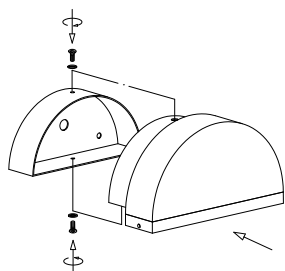

NOVA LUCE

9214183

1

Turn off the general switch

2

Drill holes & apply plastic anchors
With screws

3

Connect the wires

4

Apply the up & down screws

5

Apply the side screws

6

Turn on the general switch