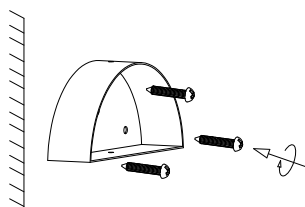

NOVA LUCE

9214183

1

Turn off the general switch

2

Drill holes & apply plastic anchors
With screws

3

Connect the wires

4

Apply the up & down screws

5

Apply the side screws

6

Turn on the general switch