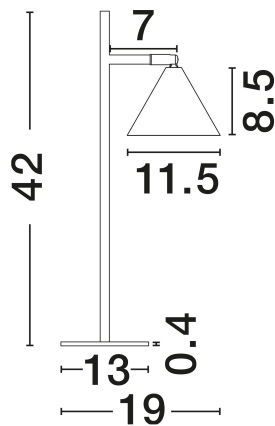

NOVA LUCE

PRODUCT DATASHEET

Version: 001

PRODUCT PHOTOGRAPH

TECHNICAL DRAWING

GENERAL INFORMATION

| | |
|-------------------------|---------|
| Product Code | 9011434 |
| Collection | Indoor |
| Product Category | Table |
| Product Family | Conico |
| Mounting Location | Table |
| Application Environment | Indoor |
| Specifications | N/A |

DIMENSION & WEIGHT

| | |
|--------------|---------------------|
| LxWxH (cm) | D: 11.5 W: 19 H: 42 |
| Cut Out (cm) | N/A |
| Weight (Kgr) | 0.8 |

MATERIAL & COLOR

| | |
|---------------|--------------------|
| Product Color | Oxide Gold & Black |
| Body Material | Aluminium |

| | |
|-------------------------|-----------------|
| Power (Nominal) | 1x10W |
| Input voltage (Nominal) | 100-240V |
| Mains Frequency | 50/60Hz |

PHOTOMETRICAL DATA

| | |
|---------------------------|------------|
| Luminous Flux | N/A |
| Color Temperature | N/A |
| Light Color (Designation) | N/A |