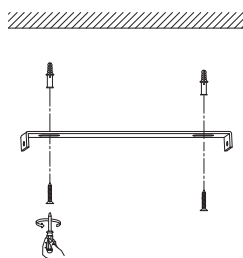

NOVA LUCE

9124113

1

Turn off the general switch

2

Drill holes & apply plastic anchors
With screws

3

Connect the wires

4

Apply the nuts

5

Adjust

6

Turn on the general switch