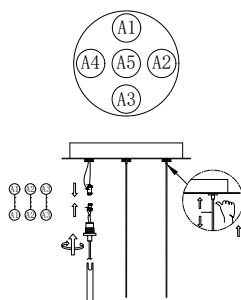

NOVA LUCE

9124113

1

Turn off the general switch

2

Drill holes & apply plastic anchors
With screws

3

Connect the wires

4

Apply the nuts

5

Adjust

6

Turn on the general switch