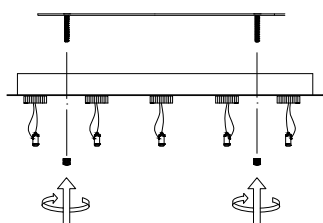

NOVA LUCE

9124113

1

Turn off the general switch

2

Drill holes & apply plastic anchors
With screws

3

Connect the wires

4

Apply the nuts

5

Adjust

6

Turn on the general switch