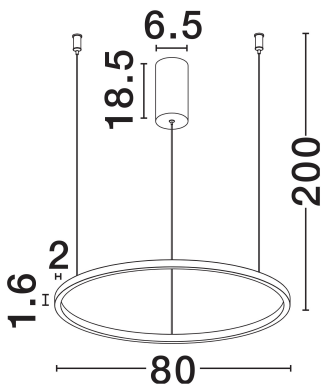

NOVA LUCE

PRODUCT DATASHEET

Version: 001

PRODUCT PHOTOGRAPH

TECHNICAL DRAWING

GENERAL INFORMATION

Product Code	9345606
Collection	Indoor
Product Category	Suspension
Product Family	Tarquin
Mounting Location	Wall
Application Environment	Indoor
Specifications	N/A

DIMENSION & WEIGHT

LxWxH (cm)	D: 80 H: 200
Cut Out (cm)	N/A
Weight (Kgr)	2.8

MATERIAL & COLOR

Product Color	Brass Gold
Body Material	Aluminium & Acrylic

APPLICATION & MOUNTING

Ambient Working Temp.	Max 45°C
Type of Protection	IP20
Dimmable	Yes
Type of Dimming	Triac
Mounting type	Surface
Mounting Depth (cm)	N/A
Led Module Replaceable	No
Light Source	LED

Power (Nominal)	46W
Input voltage (Nominal)	220-240V
Mains Frequency	50/60Hz

PHOTOMETRICAL DATA

Luminous Flux	1708lm
Color Temperature	3000K
Light Color (Designation)	Warm White

WARRANTY

Warranty	3 Years
----------	----------------