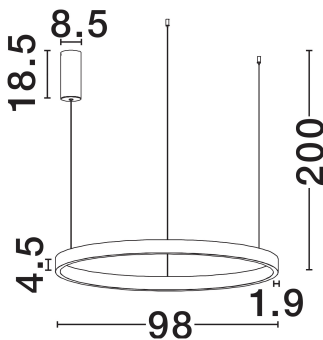

NOVA LUCE

PRODUCT DATASHEET

Version: 001

PRODUCT PHOTOGRAPH

TECHNICAL DRAWING

GENERAL INFORMATION

Product Code	9345651
Collection	Indoor
Product Category	Suspension
Product Family	Elowen
Mounting Location	Wall
Application Environment	Indoor
Specifications	N/A

DIMENSION & WEIGHT

LxWxH (cm)	D: 98 H: 200
Cut Out (cm)	N/A
Weight (Kgr)	0

MATERIAL & COLOR

Product Color	Brushed Brown Coffee
Body Material	Aluminium & Acrylic

APPLICATION & MOUNTING

Ambient Working Temp.	Max 45°C
Type of Protection	IP20
Dimmable	Yes
Type of Dimming	Triac
Mounting type	Surface
Mounting Depth (cm)	N/A
Led Module Replaceable	No
Light Source	LED

Power (Nominal)	106W
Input voltage (Nominal)	220-240V
Mains Frequency	50/60Hz

PHOTOMETRICAL DATA

Luminous Flux	4899lm
Color Temperature	3000K
Light Color (Designation)	Warm White

WARRANTY

Warranty	3 Years
----------	----------------