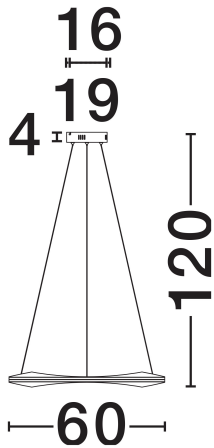

NOVA LUCE

PRODUCT DATASHEET

Version: 001

PRODUCT PHOTOGRAPH

TECHNICAL DRAWING

GENERAL INFORMATION

Product Code	9030642
Collection	Indoor
Product Category	Suspension
Product Family	Dobi
Mounting Location	Wall
Application Environment	Indoor
Specifications	N/A

DIMENSION & WEIGHT

LxWxH (cm)	D: 60 H: 120
Cut Out (cm)	N/A
Weight (Kgr)	2

MATERIAL & COLOR

Product Color	Sandy Black & Gold
Body Material	Aluminium & Acrylic

APPLICATION & MOUNTING

Ambient Working Temp.	Max 45°C
Type of Protection	IP20
Dimmable	Yes
Type of Dimming	Triac
Mounting type	Surface
Mounting Depth (cm)	N/A
Led Module Replaceable	No
Light Source	LED

Power (Nominal)	32W
Input voltage (Nominal)	220-240V
Mains Frequency	50/60Hz

PHOTOMETRICAL DATA

Luminous Flux	1192lm
Color Temperature	2700-5000K
Light Color (Designation)	WW - CW

WARRANTY

Warranty	3 Years
----------	----------------