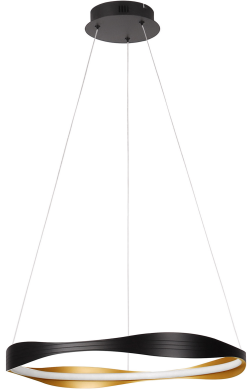

NOVA LUCE

PRODUCT DATASHEET

Version: 001

PRODUCT PHOTOGRAPH

TECHNICAL DRAWING

GENERAL INFORMATION

Product Code	9030642
Collection	Indoor
Product Category	Suspension
Product Family	Dobi
Mounting Location	Wall
Application Environment	Indoor
Specifications	N/A

DIMENSION & WEIGHT

LxWxH (cm)	D: 60 H: 120
Cut Out (cm)	N/A
Weight (Kgr)	2

MATERIAL & COLOR

Product Color	Sandy Black & Gold
Body Material	Aluminium & Acrylic

APPLICATION & MOUNTING

Ambient Working Temp.	Max 45°C
Type of Protection	IP20
Dimmable	Yes
Type of Dimming	Triac
Mounting type	Surface
Mounting Depth (cm)	N/A
Led Module Replaceable	No
Light Source	LED