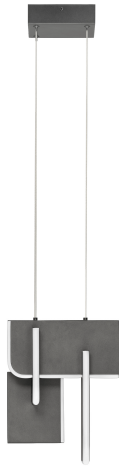

### PRODUCT PHOTOGRAPH

### DIMENSION & WEIGHT

LxWxH (cm)	L: 24.6 W: 25.3 H: 200
Cut Out (cm)	N/A
Weight (Kgr)	3.3

### MATERIAL & COLOR

Product Color	Silver Gray
Body Material	Metal & Acrylic