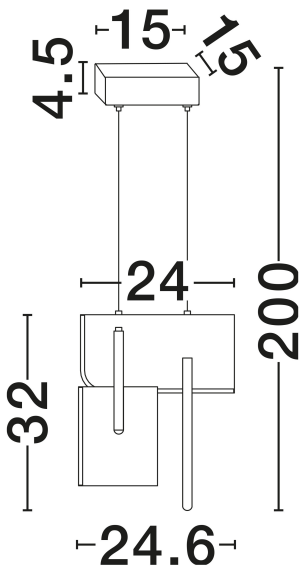

TECHNICAL DRAWING

GENERAL INFORMATION

Product Code	9214211
Collection	Indoor
Product Category	Suspension
Product Family	Totem
Mounting Location	Ceiling
Application Environment	Indoor
Specifications	N/A

DIMENSION & WEIGHT

LxWxH (cm)	L: 24.6 W: 25.3 H: 200
Cut Out (cm)	N/A
Weight (Kgr)	3.3

MATERIAL & COLOR

Product Color	Silver Gray
Body Material	Metal & Acrylic

APPLICATION & MOUNTING

Ambient Working Temp.	Max 45°C
Type of Protection	IP20
Dimmable	Yes
Type of Dimming	Triac
Mounting type	Surface
Mounting Depth (cm)	N/A
Led Module Replaceable	No
Light Source	LED

NOVA LUCE S.A

Schimatari Viotias
32009, Greece

+30 22620 58 121
+30 22620 56 743

info@novaluce.com
www.novaluce.com